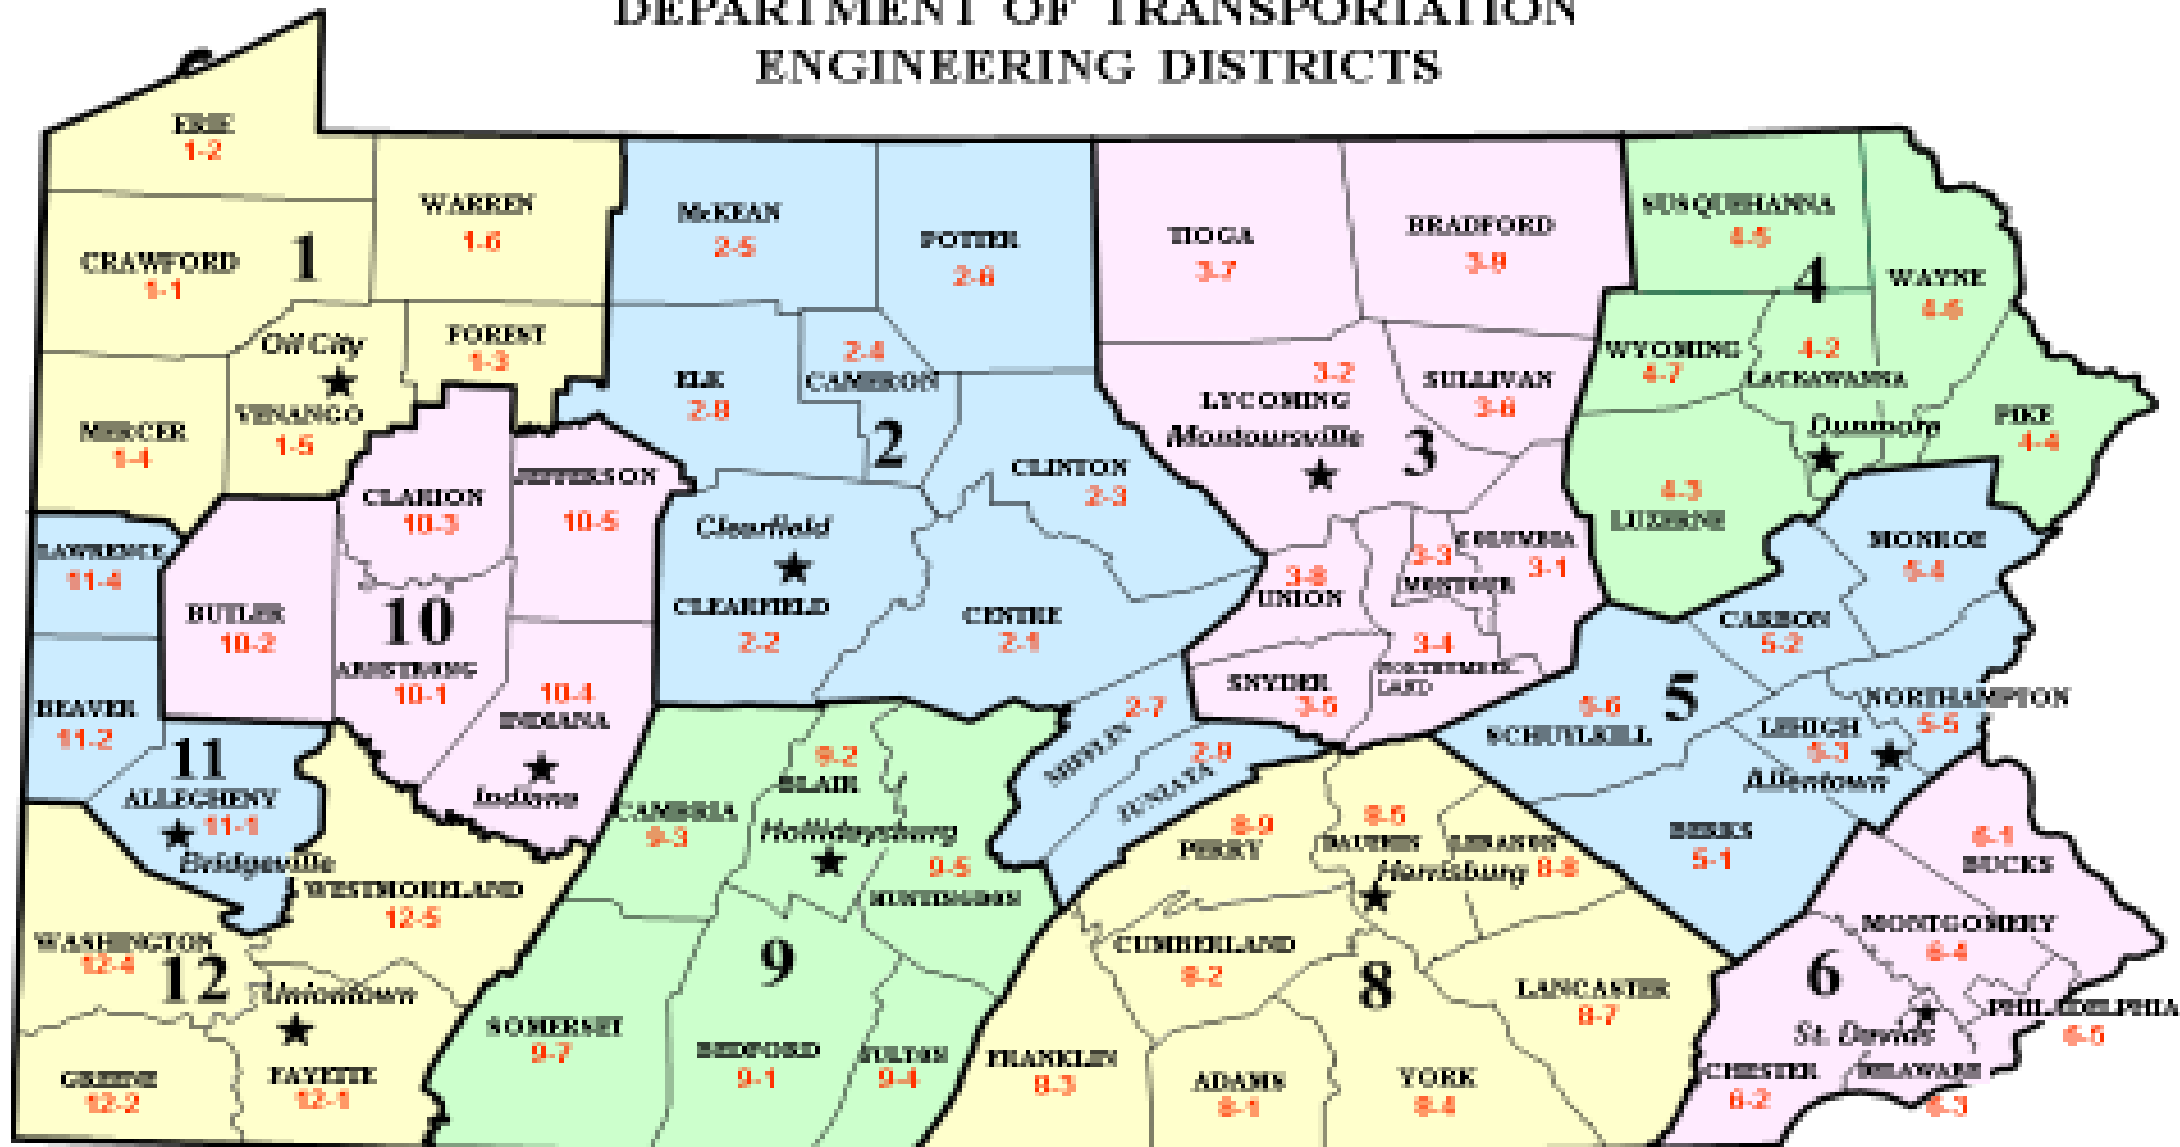

# PENNSYLVANIA DEPARTMENT OF TRANSPORTATION ENGINEERING DISTRICTS

[https://www.youtube.com/watch?feature=player\\_embedded&v=xBZQvoL98Cs](https://www.youtube.com/watch?feature=player_embedded&v=xBZQvoL98Cs)

Voyager

TO CLOSE  
PUSH IN